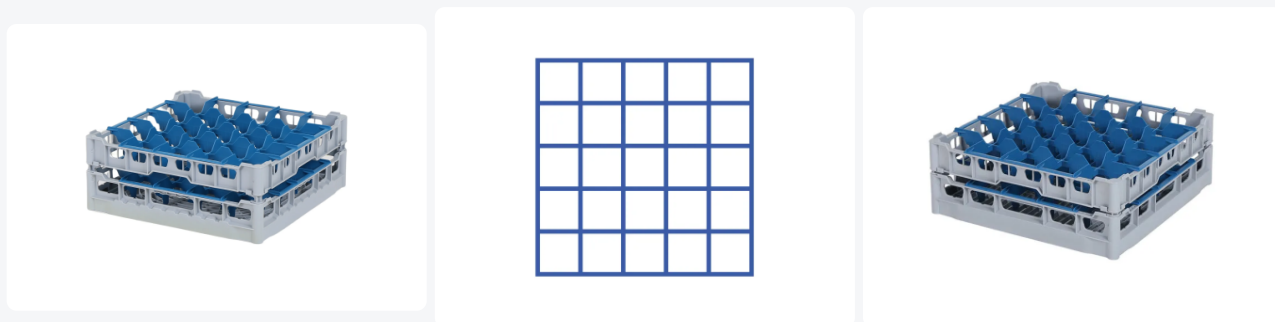

Glass basket 500x500mm - maximum glass height 150 mm - with blue 5x5 compartment division - maximum glass diameter 90mm

Product specifications

External dimensions (L x W x H)	500 x 500 x 180 mm
Internal dimensions (L x W x H)	465 x 465 x 150 mm
Handles	4-sided - open, for added wearing comfort
Sidewalls	Open, for optimal washing results and a faster drying process
Material	PP
Article number	50.NKG.121.125155.5X5
Color	Grey
Bottom	Open and extra reinforced, making it suitable for high loads and for use in basket transport machines with transport hooks.
European Article Number	7424901366387
Maximum glass height	150
Maximum Ø glass	90

Properties

Our baskets guarantee safe transport and efficient storage of your glassware and tableware.

The open design of the basket ensures optimal washing results.

Determine the appropriate basket layout and height easily with the size chart. Request a size chart by calling or filling out our contact form.

The basket has 4-sided receptacles for color clips (see accessories).

Color clips can be clicked into the basket on all four sides, for example, to indicate contents.

Suitable for use in basket transport machines with transport hooks.

Description

The glass basket 50.NKG.121.125155.5X5 consists of a gray base basket with a blue 5x5 compartment division and a top edge with compartment division - maximum glass diameter Ø90mm.

The glass basket with dimensions 500 x 500 has an inner height of 150 mm. Glasses with a height of up to 150 mm can fit in this basket. Thanks to the open basket construction, washing water and drying air have very good access to glassware and porcelain. The dishwasher baskets thus achieve an optimal washing result and a faster drying process. The bottom is additionally reinforced, allowing the basket to rotate in a basket transport machine with transport hooks. Transoplast's glass basket is exceptionally durable and has the best references in the market.