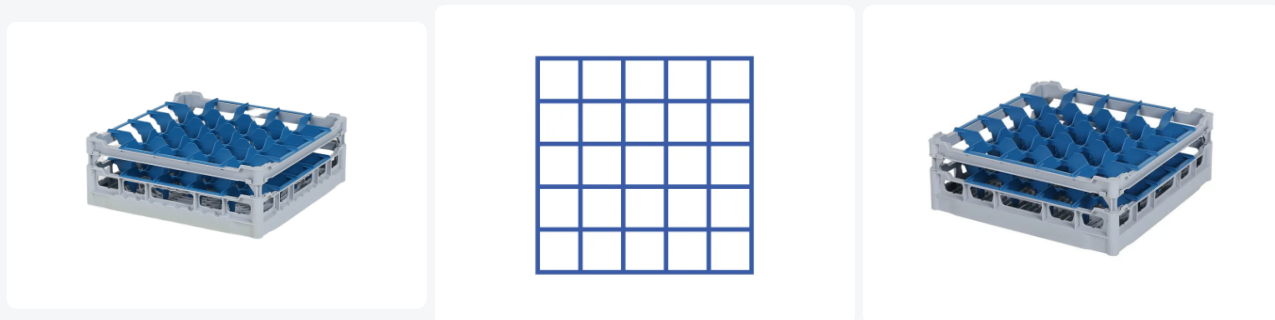

# Glass basket 500x500mm - maximum glass height 135 mm - with blue 5x5 compartment division - maximum glass diameter 90mm

## Product specifications

External dimensions ( L x W x H)	500 x 500 x 174 mm
Internal dimensions (L x W x H)	465 x 465 x 135 mm
Handles	4-sided - open, for added wearing comfort
Sidewalls	Open, for optimal washing results and a faster drying process
Material	PP
Article number	50.NKG.120.140170.5X5
Color	Grey
Bottom	Open and extra reinforced, making it suitable for high loads and for use in basket transport machines with transport hooks.
European Article Number	7424901366387
Maximum glass height	135
Maximum Ø glass	90

The basket has 4-sided receptacles for color clips (see accessories).

Color clips can be clicked into the basket on all four sides, for example, to indicate contents.

Suitable for use in basket transport machines with transport hooks.

## Description

The glass basket 50.NKG.120.140170.5X5 consists of a gray base basket with a blue 5x5 compartment division and a low top edge with compartment division - maximum glass diameter Ø90mm.

The glass basket with dimensions 500 x 500 has an inner height of 120 mm. Glasses with a height of up to 120 mm can fit in this basket. Thanks to the open basket construction, washing water and drying air have very good access to glassware and porcelain. The dishwasher baskets thus achieve an optimal washing result and a faster drying process. The bottom is additionally reinforced, allowing the basket to rotate in a basket transport machine with transport hooks. Transoplast's glass basket is exceptionally durable and has the best references in the market.