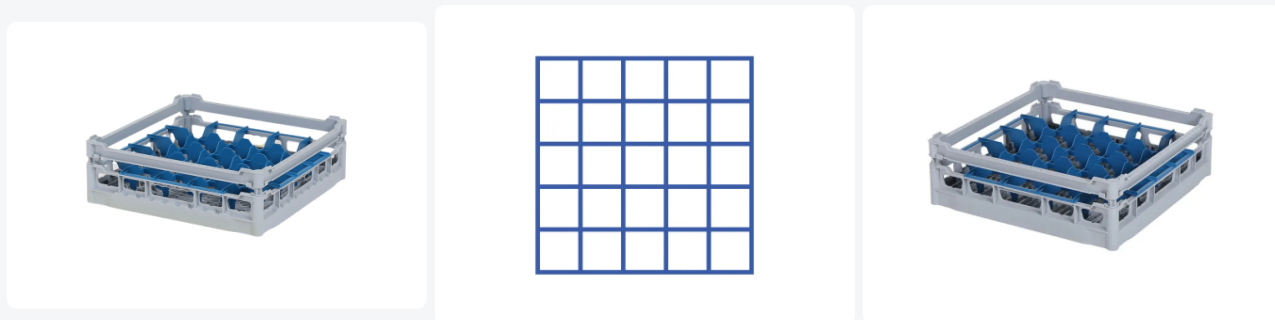

Glass basket 500x500mm - maximum glass height 120 mm - with blue 5x5 compartment division - maximum glass diameter 90mm

Product specifications

| | |
|----------------------------------|---|
| External dimensions (L x W x H) | 500 x 500 x 159 mm |
| Internal dimensions (L x W x H) | 465 x 465 x 120 mm |
| Handles | 4-sided - open, for added wearing comfort |
| Sidewalls | Open, for optimal washing results and a faster drying process |
| Material | PP |
| Article number | 50.NKG.110.125155.5X5 |
| Color | Grey |
| Bottom | Open and extra reinforced, making it suitable for high loads and for use in basket transport machines with transport hooks. |
| European Article Number | 7424901366387 |
| Maximum glass height | 120 |
| Maximum Ø glass | 90 |

The basket has 4-sided receptacles for color clips (see accessories).

Color clips can be clicked into the basket on all four sides, for example, to indicate contents.

Suitable for use in basket transport machines with transport hooks.

Description

The glass basket 50.NKG.110.125155.5X5 consists of a gray base basket with a blue 5x5 compartment division and a low top edge without compartment division - maximum glass diameter Ø90mm.

The glass basket with dimensions 500 x 500 has an inner height of 120 mm. Glasses with a height of up to 120 mm can fit in this basket. Thanks to the open basket construction, washing water and drying air have very good access to glassware and porcelain. The dishwasher baskets thus achieve an optimal washing result and a faster drying process. The bottom is additionally reinforced, allowing the basket to rotate in a basket transport machine with transport hooks. Transoplast's glass basket is exceptionally durable and has the best references in the market.