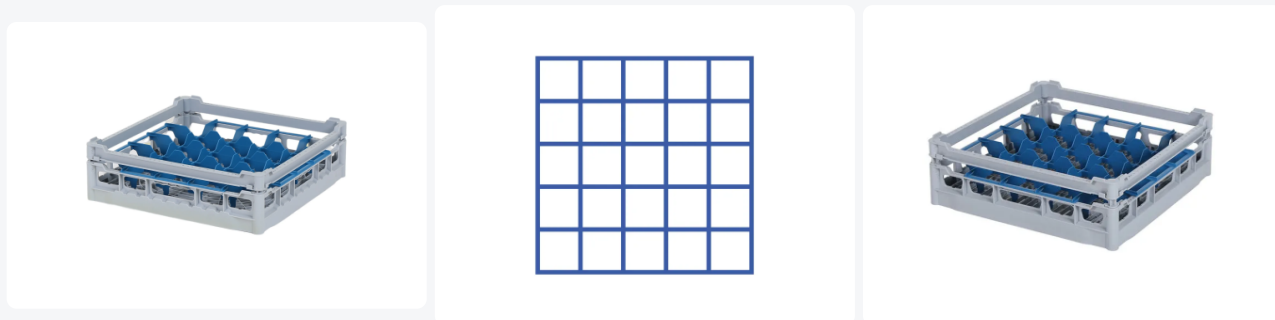

Glass basket 500x500mm - maximum glass height 110 mm - with blue 5x5 compartment division - maximum glass diameter 90mm

Product specifications

External dimensions (L x W x H)	500 x 500 x 149 mm
Internal dimensions (L x W x H)	465 x 465 x 110 mm
Handles	4-sided - open, for added wearing comfort
Sidewalls	Open, for optimal washing results and a faster drying process
Material	PP
Article number	50.NKG.110.115145.5X5
Color	Grey
Bottom	Open and extra reinforced, making it suitable for high loads and for use in basket transport machines with transport hooks.
European Article Number	7424901366387
Maximum glass height	110
Maximum Ø glass	90

Properties

Our baskets guarantee safe transport and efficient storage of your glassware and tableware.

The open design of the basket ensures optimal washing results.

Determine the appropriate basket layout and height easily with the size chart. Request a size chart by calling or filling out our contact form.

The basket has 4-sided receptacles for color clips (see accessories).

Color clips can be clicked into the basket on all four sides, for example, to indicate contents.

Suitable for use in basket transport machines with transport hooks.

Description

The glass basket 50.NK.110.115145.5x5 consists of a gray base basket with a blue 5x5 compartment division and a low top edge without compartment division - maximum glass diameter Ø90mm.

The glass basket with dimensions 500 x 500 has an inner height of 110 mm. Glasses with a height of up to 110 mm can fit in this basket. Thanks to the open basket construction, washing water and drying air have very good access to glassware and porcelain. The dishwasher baskets thus achieve an optimal washing result and a faster drying process. The bottom is additionally reinforced, allowing the basket to rotate in a basket transport machine with transport hooks. Transoplast's glass basket is exceptionally durable and has the best references in the market.