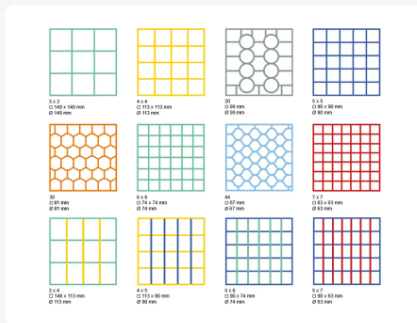

Glass basket 500x500mm blue – maximum glass height 225 mm – with green 3 x 3 compartmentalization – maximum Ø glass 149mm

Product specifications

External dimensions (L x W x H)	500 x 500 x 265 mm
Internal dimensions (L x W x H)	465 x 465 x 225 mm
Handles	Open, for more comfortable carrying
Sidewalls	Open, for optimum washing result and a faster drying process
Material	PP
Article number	50.NK.121.200230.3X3L
Temperature range	-15°C to + 90°C
Color	Blue
Bottom	Open and especially reinforced, so suitable for use in basket transport machines with transport hooks
Maximum glass height	225
Maximum Ø glass	149