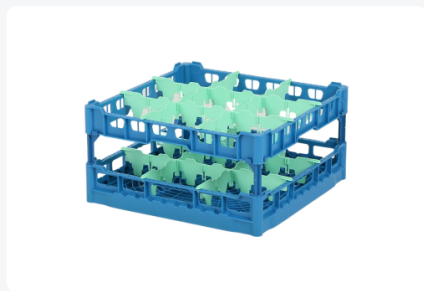

Glass basket 500x500mm blue – maximum glass height 225 mm – with green 3 x 3 compartmentalization – maximum Ø glass 149mm

Product specifications

External dimensions (L x W x H)	500 x 500 x 265 mm
Internal dimensions (L x W x H)	465 x 465 x 225 mm
Handles	Open, for more comfortable carrying
Sidewalls	Open, for optimum washing result and a faster drying process
Material	PP
Article number	50.NK.121.200230.3X3L
Temperature range	-15°C to + 90°C
Color	Blue
Bottom	Open and especially reinforced, so suitable for use in basket transport machines with transport hooks
Maximum glass height	225
Maximum Ø glass	149

Properties

Our baskets ensure safe transportation and efficient storage of your glassware and tableware.

The open design of the basket provides optimal cleaning results.

Suitable for glass heights up to 73 mm (basket height 100 mm).

Glass basket 50.NK.100 comes with a pre-installed green 3x3 compartmentalization.

The basket has four-sided slots for color clips, intended for content labeling, etc.

Suitable for use in basket transport machines with transport hooks.

Description

The glass basket 50.NK.121.200230.3X3L consists of a base basket with a green 3x3 compartmentalization for glasses. The maximum diameter of the glass determines which compartmentalization is suitable. Measure the widest point of the glass for this purpose. Please note that the widest point of the glass is not always at the bottom or top.