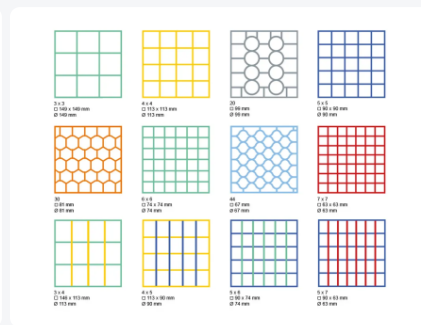

Glass basket 500x500mm blue - maximum glass height 210 mm - with yellow 4x4 compartmentalization - maximum glass diameter 113mm

Product specifications

External dimensions (L x W x H)	500 x 500 x 250 mm
Internal dimensions (L x W x H)	465 x 465 x 210 mm
Handles	4-sided - open, for increased wearing comfort
Sidewalls	Open, for optimal cleaning results and a faster drying process.
Material	PP
Article number	50.NK.121.185215.4X4L
Temperature range	-15°C to + 90°C
Color	Blue
Bottom	Open and especially reinforced, so suitable for use in basket transport machines with transport hooks
Maximum glass height	210
Maximum Ø glass	113