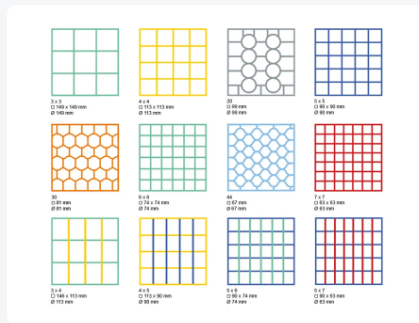

Glass basket 500x500mm blue – maximum glass height 210 mm – with green 3 x 3 compartmentalization – maximum Ø glass 149mm

Product specifications

External dimensions (L x W x H)	500 x 500 x 250 mm
Internal dimensions (L x W x H)	465 x 465 x 210 mm
Handles	Open, for more comfortable carrying
Sidewalls	Open, for optimum washing result and a faster drying process
Material	PP
Article number	50.NK.121.185215.3X3L
Temperature range	-15°C to + 90°C
Color	Blue
Bottom	Open and especially reinforced, so suitable for use in basket transport machines with transport hooks
Maximum glass height	210
Maximum Ø glass	149