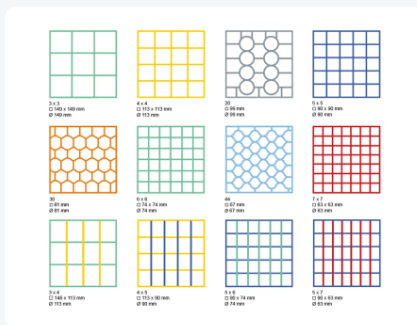

Glass basket 500x500mm blue – maximum glass height 195 mm – with green 3 x 3 compartmentalization – maximum Ø glass 149mm

Product specifications

External dimensions (L x W x H)	500 x 500 x 235 mm
Internal dimensions (L x W x H)	465 x 465 x 195 mm
Handles	Open, for more comfortable carrying
Sidewalls	Open, for optimum washing result and a faster drying process
Material	PP
Article number	50.NK.121.170200.3X3L
Temperature range	-15°C to + 90°C
Color	Blue
Bottom	Open and especially reinforced, so suitable for use in basket transport machines with transport hooks
Maximum glass height	195
Maximum Ø glass	149

Properties

- Our baskets ensure safe transportation and efficient storage of your glassware and tableware.
- The open design of the basket provides optimal cleaning results.
- Suitable for glass heights up to 73 mm (basket height 100 mm).
- Glass basket 50.NK.100 comes with a pre-installed green 3x3 compartmentalization.
- The basket has four-sided slots for color clips, intended for content labeling, etc.
- Suitable for use in basket transport machines with transport hooks.

Description

The glass basket 50.NK.121.170200.3X3L consists of a base basket with a green 3x3 compartmentalization for glasses. The maximum diameter of the glass determines which compartmentalization is suitable. Measure the widest point of the glass for this purpose. Please note that the widest point of the glass is not always at the bottom or top.