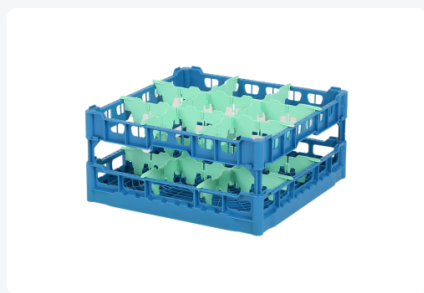

Glass basket 500x500mm blue – maximum glass height 195 mm – with green 3 x 3 compartmentalization – maximum Ø glass 149mm

Product specifications

External dimensions (L x W x H)	500 x 500 x 235 mm
Internal dimensions (L x W x H)	465 x 465 x 195 mm
Handles	Open, for more comfortable carrying
Sidewalls	Open, for optimum washing result and a faster drying process
Material	PP
Article number	50.NK.121.170200.3X3L
Temperature range	-15°C to + 90°C
Color	Blue
Bottom	Open and especially reinforced, so suitable for use in basket transport machines with transport hooks
Maximum glass height	195
Maximum Ø glass	149

Properties

- Our baskets ensure safe transportation and efficient storage of your glassware and tableware.
- The open design of the basket provides optimal cleaning results.
- Suitable for glass heights up to 73 mm (basket height 100 mm).
- Glass basket 50.NK.100 comes with a pre-installed green 3x3 compartmentalization.
- The basket has four-sided slots for color clips, intended for content labeling, etc.
- Suitable for use in basket transport machines with transport hooks.

Description

The glass basket 50.NK.121.170200.3X3L consists of a base basket with a green 3x3 compartmentalization for glasses. The maximum diameter of the glass determines which compartmentalization is suitable. Measure the widest point of the glass for this purpose. Please note that the widest point of the glass is not always at the bottom or top.

The glass basket with dimensions of 500 x 500 x H 100 mm has an internal height of 195 mm. Glasses with a height of up to 195 mm can fit in this basket, such as shot glasses and whiskey glasses. The basket is also suitable for coffee cups and soup bowls. Thanks to its open basket design, rinsing water and drying air have excellent access to the glassware and porcelain.