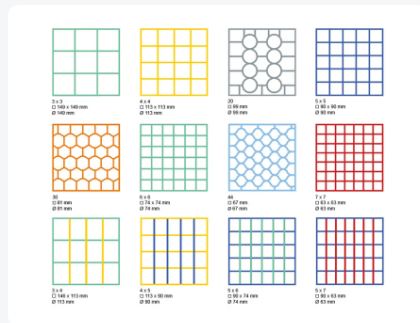

Glass basket 500x500mm blue - maximum glass height 180 mm - with yellow 4x4 compartmentalization - maximum glass diameter 113mm

Product specifications

External dimensions (L x W x H)	500 x 500 x 219 mm
Internal dimensions (L x W x H)	465 x 465 x 180 mm
Handles	4-sided - open, for increased wearing comfort
Sidewalls	Open, for optimal cleaning results and a faster drying process.
Material	PP
Article number	50.NK.121.155185.4X4L
Temperature range	-15°C to + 90°C
Color	Blue
Bottom	Open and especially reinforced, so suitable for use in basket transport machines with transport hooks
Maximum glass height	180
Maximum Ø glass	113

Glass basket 50.NK.100 comes with a pre-installed green 3x3 compartmentalization.

The basket has four-sided slots for color clips, intended for content labeling, etc.

Suitable for use in basket transport machines with transport hooks.