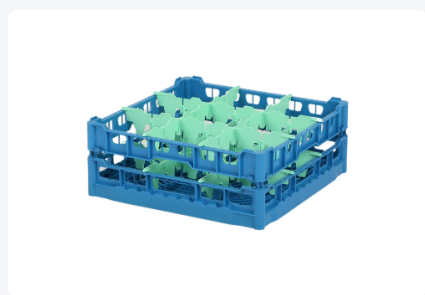

Glass basket 500x500mm blue – maximum glass height 150 mm – with green 3 x 3 compartmentalization – maximum Ø glass 149mm

Product specifications

External dimensions (L x W x H)	500 x 500 x 189 mm
Internal dimensions (L x W x H)	465 x 465 x 150 mm
Handles	Open, for more comfortable carrying
Sidewalls	Open, for optimum washing result and a faster drying process
Material	PP
Article number	50.NK.121.125155.3X3L
Temperature range	-15°C to + 90°C
Color	Blue
Bottom	Open and especially reinforced, so suitable for use in basket transport machines with transport hooks
Maximum glass height	150
Maximum Ø glass	149

Properties

- Our baskets ensure safe transportation and efficient storage of your glassware and tableware.**
- The open design of the basket provides optimal cleaning results.**
- Suitable for glass heights up to 73 mm (basket height 100 mm).**
- Glass basket 50.NK.100 comes with a pre-installed green 3x3 compartmentalization.**
- The basket has four-sided slots for color clips, intended for content labeling, etc.**
- Suitable for use in basket transport machines with transport hooks.**

Description

The glass basket 50.NK.121.125155.3X3L consists of a base basket with a green 3x3 compartmentalization for glasses. The maximum diameter of the glass determines which compartmentalization is suitable. Measure the widest point of the glass for this purpose. Please note that the widest point of the glass is not always at the bottom or top.

The glass basket with dimensions of 500 x 500 x H 100 mm has an internal height of 150 mm. Glasses with a height of up to 150 mm can fit in this basket, such as shot glasses and whiskey glasses. The basket is also suitable for coffee cups and soup bowls. Thanks to its open basket design, rinsing water and drying air have excellent access to the glassware and porcelain.