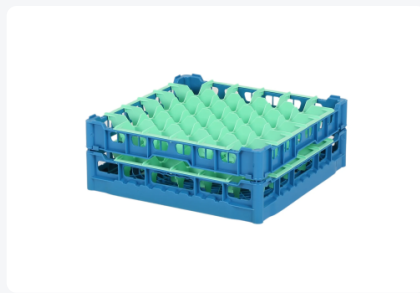

Article number: 50.NK.121.115145.6X6

Printing possible

Glass basket 500x500mm blue - maximum glass height 140 mm - with green 6x6 compartmentalization - maximum glass Ø 74mm

Product specifications

External dimensions (L x W x H)	500 x 500 x 180 mm
Internal dimensions (L x W x H)	465 x 465 x 140 mm
Handles	4-sided - open, for added wearing comfort
Sidewalls	Open, for optimal washing results and a faster drying process
Material	PP
Article number	50.NK.121.115145.6X6
Temperature range	-15°C to + 90°C
Color	Blue
Bottom	Open and extra reinforced, making it suitable for high loads and for use in basket transport machines with transport hooks.
European Article Number	7424901366387
Maximum glass height	140
Maximum Ø glass	74

Properties

Our baskets guarantee safe transport and efficient storage of your glassware and tableware.

The open design of the basket ensures optimal washing results.

Determine the appropriate basket layout and height easily with the size chart. Request a size chart by calling or filling out our contact form.

The basket has 4-sided receptacles for color clips (see accessories).

Color clips can be clicked into the basket on all four sides, for example, to indicate contents.

Suitable for use in basket transport machines with transport hooks.

The glass basket with dimensions of 500 x 500 x H 100 mm has an internal height of 140 mm. Glasses with a height of up to 140 mm can fit in this basket, such as shot glasses and whiskey glasses. The basket is also suitable for coffee cups and soup bowls. Due to the open basket design, washing water and drying air have very good access to glassware and porcelain. The dishwasher baskets thus achieve optimal washing results and a faster drying process. Moreover, the bottom is specially reinforced, allowing the basket to rotate in a basket transport machine with transport hooks. Transoplast glass baskets are exceptionally durable and have the best references in the market.