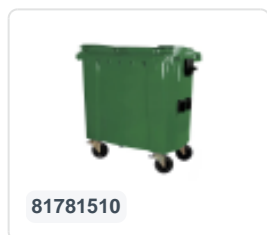

Matching accessories