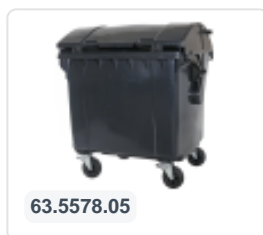

Matching accessories