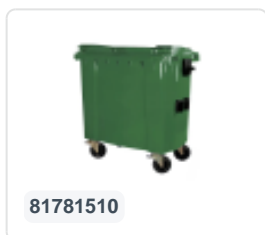

Matching accessories