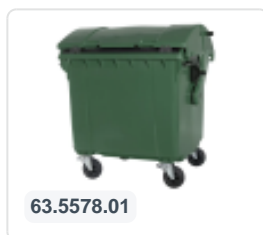

Matching accessories