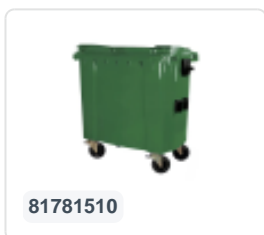

Matching accessories