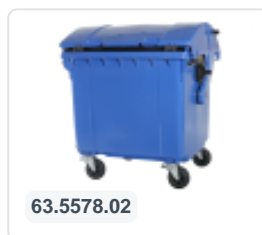

Matching accessories