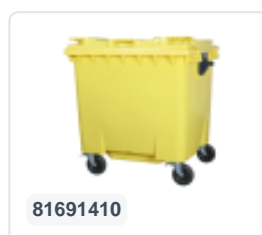

Matching accessories