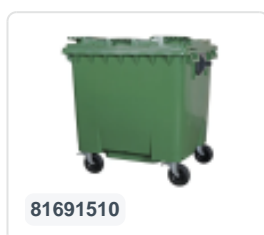

Matching accessories