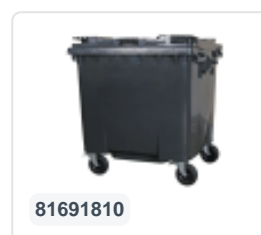

Matching accessories