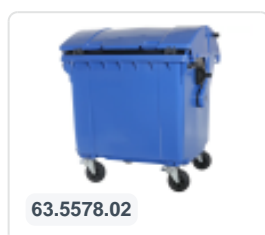

Matching accessories