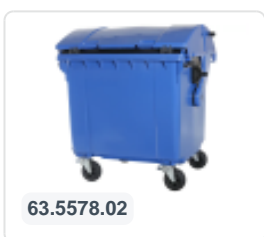

Matching accessories