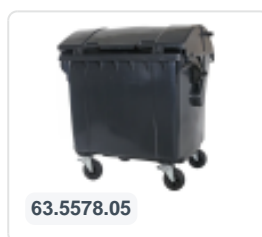

Matching accessories