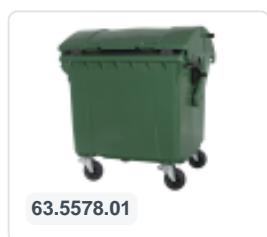

Matching accessories