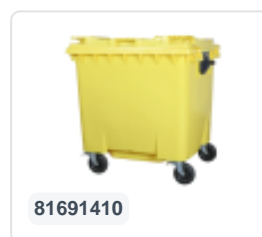

Matching accessories