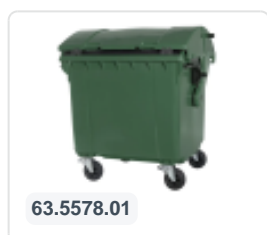

Matching accessories