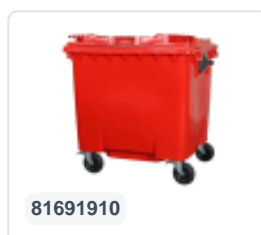

Matching accessories