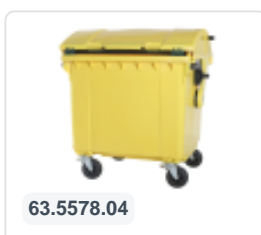

Matching accessories