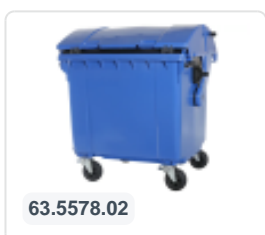

Matching accessories