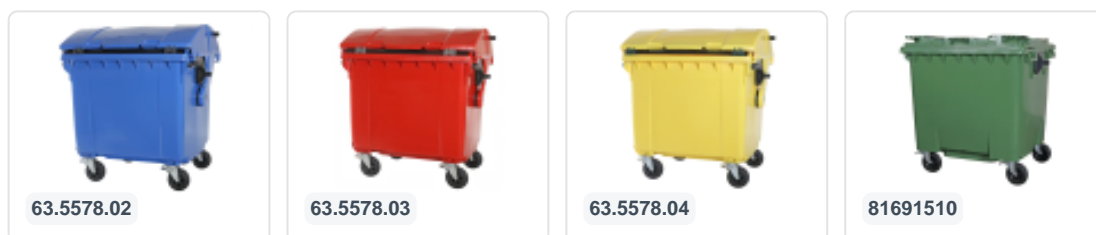

Matching accessories