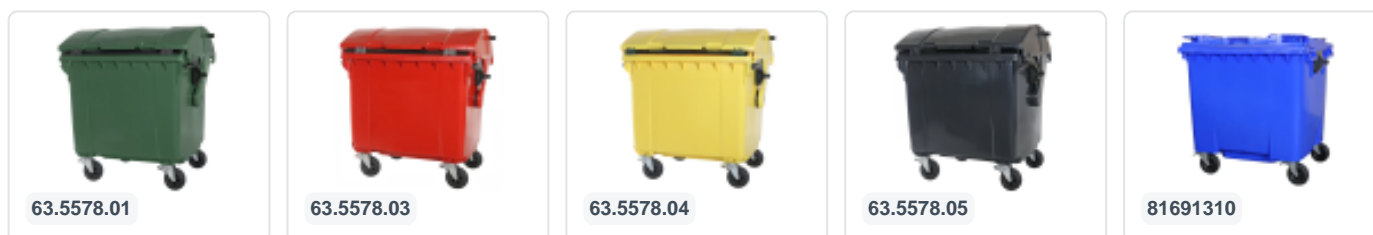

Matching accessories