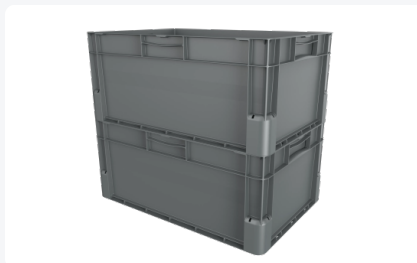

EuroClick stacking bin - 600 x 400 x H 270 mm - grey - closed

Product specifications

External dimensions (L x W x H) 600 x 400 x 270 mm

Internal dimensions (L x W x H) 556 x 356 x 254 mm

Capacity 51 liter

Handles Closed

Sidewalls Closed

Material PP

Article number 8311.000.C50

Weight (kg) 2,31 kg

Temperature range -20°C to +60°C

Color Grey

Bottom Closed, smooth

Max. load capacity per box 15 kg

Max. static stacking load 350 kg

Max. dynamic stacking load 150 kg

Quantity per pallet 32

Properties

Dimensions: 600x400x270 mm

Material: PP (Polypropylene)

Weight: 2.31 kg

Description

The Euroclick stacking bin with dimensions 600x400x270 mm is a versatile and efficient solution for storage and transport across various industries. Made from high-quality PP (Polypropylene), this bin features a lightweight yet strong construction. The smooth walls and base make the bin easy to clean, which is ideal for applications where hygiene is crucial. Ergonomic handgrips on all four sides ensure comfortable and safe handling. With a capacity of 51 liters and optimized internal volume due to straight walls, this stacking bin offers maximum storage capacity. The double base rim minimizes deflection and ensures smooth movement on conveyor rollers. Optional accessories like the Clickbooster and Clickholder provide additional flexibility and functionality.