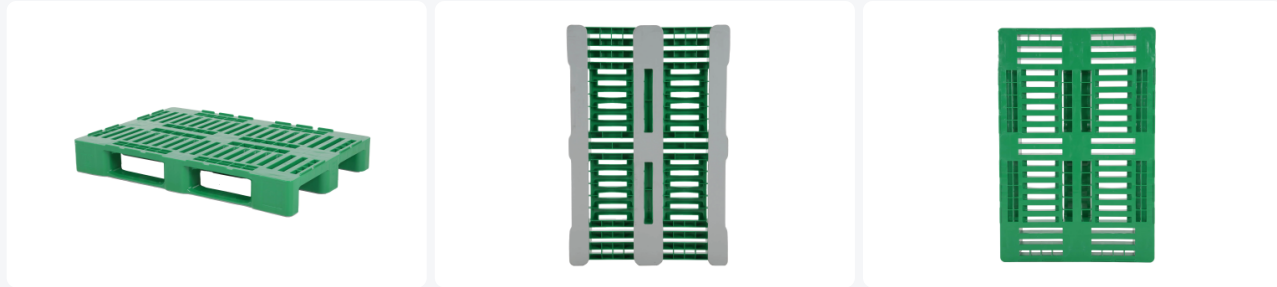

Euro pallet H1 - 1200 x 800 mm - with 7 mm rims - 3 closed pallet skids - colour green

Product specifications

External dimensions (L x W x H)	1200 x 800 x 160 mm
Dynamic load capacity	1250 kg
Material	HDPE
Article number	83100501
Weight (kg)	18 kg
Temperature range	-30°C to +40°C, briefly up to +90°C
Color	Green
Colorcode	approx. RAL 6001
Static load capacity	5000 kg
Edge height	7 mm
Load capacity in racks	1000
Quantity per pallet	15

Properties

Green colour variant of the H1 pallet – for clear differentiation

Hygienic plastic pallet for general use

The H1 pallet is the universal version of the EURO H1 pool pallet. The H1 has no locating cross on the deck

Pallet deck with 7 mm rims for centring loads and empty pallets on top of each other

With fully through openings in the pallet deck for ventilation and moisture drainage

With a fully closed and smooth underside of the pallet skids, preventing dirt from the floor from accumulating

Description

H1 variant in a green colour (approx. RAL 6001) to clearly distinguish different goods flows, departments or applications.

Our H1 pallet is almost identical to the EURO H1. The only difference is that the locating cross on the deck is omitted. Because the pallet deck is completely flat, this H1 variant is widely used in combination with packaging, cartons and bagged goods. However, no compromises are made in terms of hygiene and cleanability. The H1 pallet also features a fully closed and smooth underside of the skids and blocks, leaving no opportunity for dirt from the floor to accumulate.