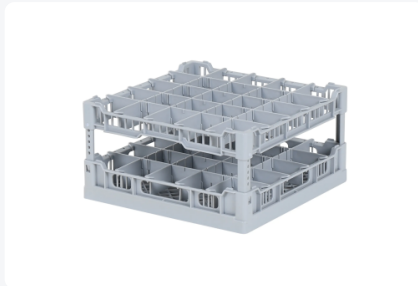

Dishwasher basket 400 x 400 mm - for glass heights from 66 to 190 mm - with 5 x 5 compartmentalization - maximum glass diameter 68mm

Product specifications

External dimensions (L x W x H)	400 x 400 mm
Handles	Open handles on four sides for greater carrying comfort
Sidewalls	Open, for optimum washing result and a faster drying process
Material	PP
Article number	50.411.55
Weight (kg)	1,2 kg
Temperature range	-30°C to +80°C
Color	Grey
Bottom	Coarse mesh
Maximum Ø glass	68

Properties

Dimensions: 400x400 mm

Double compartmentalization: 5 x 5 (25 compartments in total)

Suitable for glasses and dishes

Maximum height of glassware: ranging from 66 to 190 mm

Maximum diameter of glasses: Ø68 mm

Sturdy construction for safe transport of glasses and dishes

Designed for efficient organization and protection of tableware

Meets standard dimensions for dishwashers

Durable and resistant to cleaning agents

Easy to clean and maintain

Ideal for hospitality, catering, and other applications