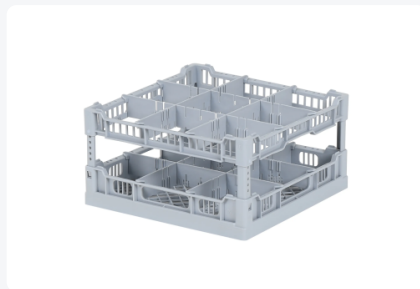

Dishwasher basket 400 x 400 mm - for glass heights from 66 to 190 mm - with 3 x 3 compartmentalization - maximum glass diameter 115mm

Vakverdelingen
Fries Rack System 400 x 400 mm

De grijze vakverdelingen voor het korf-systeem 1.400 zorgen voor een perfecte "fit" van uw glaswerk. Hierdoor is de ruimtenuutizing in de korf optimaal. Bovendien blijft uw glaswerk goed beschermd tegen breuk en beschadiging. Voor nagenoeg elk type glas is een vakverdeling beschikbaar.

Vakverdeling	Max. H (mm)	Max. Ø (mm)
1	115	115
2	115	115
3	115	115
4	115	115
5	115	115
6	115	115
7	115	115
8	115	115
9	115	115

Product specifications

External dimensions (L x W x H)	400 x 400 mm
Handles	Open handles on four sides for greater carrying comfort
Sidewalls	Open, for optimum washing result and a faster drying process
Material	PP
Article number	50.411.33
Weight (kg)	1,2 kg
Temperature range	-30°C to +80°C
Color	Grey
Bottom	Coarse mesh
Maximum Ø glass	115

Properties

Dimensions: 400x400 mm

Double compartmentalization: 3 x 3 (9 compartments in total)

Suitable for glasses and dishes

Maximum height of glassware: ranging from 66 to 190 mm

Maximum diameter of glasses: Ø115 mm

Easy to clean and maintain

Ideal for hospitality, catering, and other applications

Description

The dishwasher basket 50.411.33 with dimensions of 400 x 400 has a variable inner height ranging from 66 to 190mm. The dishwasher basket with a double 3 x 3 compartmentalization is suitable for mixed loading with glassware and dishes of maximum H190mm and Ø115mm.