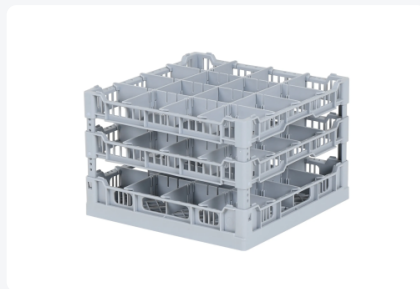

Dishwasher basket 400 x 400 mm - for glass heights from 241 to 252 mm - with 4 x 4 compartmentalization - maximum glass diameter 88mm

Vakverdelingen
Fries Rack System 400 x 400 mm

De grijze vakverdelingen voor het korfsysteem 400 zorgen voor een perfecte 'fit' van uw glaswerk. Hierdoor is de ruimtebenutting in de korf optimaal. Bovendien blijft uw glaswerk goed beschermd tegen breuk en beschadiging. Voor nagroeg elk type glas is een vakverdeling beschikbaar.

Vakverdeling	Max. H (mm)	Max. Ø (mm)
1x1	241	88
2x2	241	88
3x3	241	88
4x4	241	88
1x1	241	88
2x2	241	88
3x3	241	88
4x4	241	88
1x1	241	88
2x2	241	88
3x3	241	88
4x4	241	88

Product specifications

External dimensions (L x W x H)	400 x 400 mm
Handles	Open handles on four sides for greater carrying comfort
Sidewalls	Open, for optimum washing result and a faster drying process
Material	PP
Article number	50.461.44
Weight (kg)	1,8 kg
Temperature range	-30°C to +80°C
Color	Grey
Bottom	Coarse mesh
Maximum Ø glass	88

Properties

Dimensions: 400x400 mm

Triple compartmentalization: 4 x 4 (16 compartments in total)

Suitable for glasses and dishes

Maximum height of glassware: ranging from 241 to 252 mm

Maximum diameter of glasses: Ø88 mm

Easy to clean and maintain

Ideal for hospitality, catering, and other applications

Description

The dishwasher basket 50.461.44 with dimensions of 400 x 400 has a variable inner height ranging from 241 to 252mm. The dishwasher basket with a triple 4 x 4 compartmentalization is suitable for mixed loading with glassware and dishes of maximum H252mm and Ø88mm.