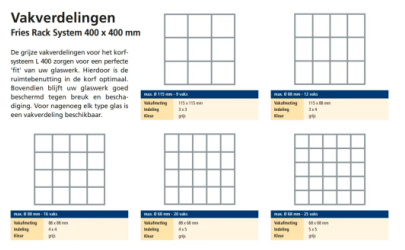

Dishwasher basket 400 x 400 mm - for glass heights from 241 to 252 mm - with 3 x 3 compartmentalization - maximum glass diameter 115mm

Product specifications

External dimensions (L x W x H)	400 x 400 mm
Handles	Open handles on four sides for greater carrying comfort
Sidewalls	Open, for optimum washing result and a faster drying process
Material	PP
Article number	50.461.33
Weight (kg)	1,8 kg
Temperature range	-30°C to +80°C
Color	Grey
Bottom	Coarse mesh
Maximum Ø glass	115

Properties

Dimensions: 400x400 mm

Triple compartmentalization: 3 x 3 (9 compartments in total)

Suitable for glasses and dishes

Maximum height of glassware: ranging from 241 to 252 mm

Maximum diameter of glasses: Ø115 mm

Easy to clean and maintain

Ideal for hospitality, catering, and other applications

Description

The dishwasher basket 50.461.33 with dimensions of 400 x 400 has a variable inner height ranging from 241 to 252mm. The dishwasher basket with a triple 3 x 3 compartmentalization is suitable for mixed loading with glassware and dishes of maximum H252mm and Ø115mm.