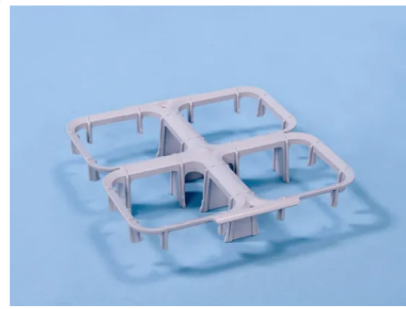

Article number: 50.CBS4.0

Cutlery container set

Product specifications

External dimensions (L x W x H)
220 x 220 x 140 mm

Sidewalls Fine mesh

Material PP

Article number 50.CBS4.0

Weight (kg) 1 kg

Color Grey

Bottom Fine mesh

Properties

The cutlery drainer is suitable for washing cutlery upright

Comprises four cutlery drainers 50.CBS.0 linked together with a holder

Alternative articles