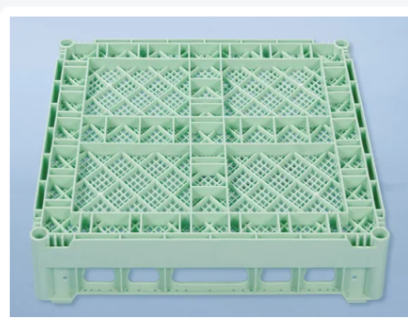

# Cutlery basket - 500 x 500 mm

## Product specifications

External dimensions ( L x W x H)	500 x 500 x 109 mm
Handles	Open
Sidewalls	Open, for optimum washing result and a faster drying process
Material	PP
Article number	50.BK.100
Weight (kg)	2 kg
Color	Green
Bottom	Fine mesh, reinforced and suitable for use in basket transport machines with transport hooks
European Article Number	7424901665640

## Properties

50.BK.100 cutlery basket has a fine mesh base, suitable for filling with loose cutlery

Cutlery basket 50.BK.100 is suitable for use in basket transport machines with transport hooks