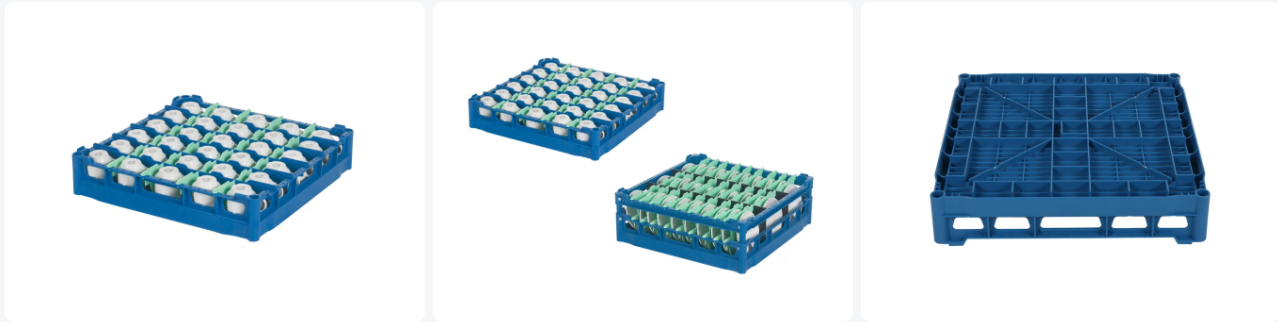

Cup basket (30 spaces)

Product specifications

External dimensions (L x W x H)	500 x 500 x 100 mm
Handles	Open, for more comfortable carrying
Sidewalls	Open, for optimum washing result and a faster drying process
Material	PP
Article number	50.NK.100.56
Color	Blue
Bottom	Open and especially reinforced, so suitable for use in basket transport machines with transport hooks
Maximum glass height	73

Properties

For storage and cleaning of the saucers of your cups, please also check our 30 saucers baskets (Related products overview, under the "Ask for a quotation" button)

Cup basket with 5 x 6 subdivision, for 30 cups

Suitable for use in basket transport machines with transport hooks

Dishwasher baskets may be used as washing and storage baskets

Basket has slots on four sides for colour clips, intended for content labelling etc.

Open construction for optimum washing result

Description

Cup basket (500 x 500 x 100 mm), equipped with a 5 x 6 subdivision, for 30 soup cups and coffee cups. Dishwasher baskets are applicable as washing and storage basket. Basket is 4-sided equipped with color clips. Bottom is open and especially reinforced; therefore suitable for use in basket transport machines with transport hooks. Side walls and bottom have an open construction for optimum washing result and a faster drying process.