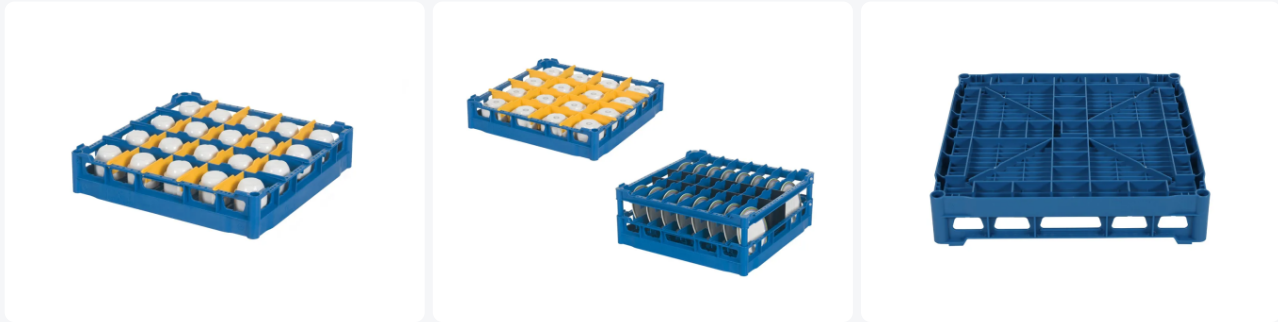

# Cup basket (20 spaces)

## Product specifications

External dimensions ( L x W x H)	500 x 500 x 100 mm
Handles	Open, for more comfortable carrying
Sidewalls	Open, for optimum washing result and a faster drying process
Material	PP
Article number	50.NK.100.45
Color	Blue
Bottom	Open and especially reinforced, so suitable for use in basket transport machines with transport hooks
Maximum glass height	73

Suitable for use in basket transport machines with transport hooks

Dishwasher baskets may be used as washing and storage baskets

Basket has slots on four sides for colour clips, intended for content labelling etc.

## Description

Cup basket (500 x 500 x 100 mm), equipped with a 4 x 5 subdivision, for 20 soup cups and coffee cups. Dishwasher baskets are applicable as washing and storage basket. Basket is 4-sided equipped with color clips. Bottom is open and especially reinforced; therefore suitable for use in basket transport machines with transport hooks. Side walls and bottom have an open construction for optimum washing result and a faster drying process.