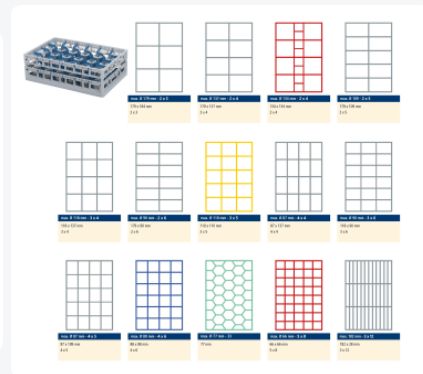

# Clixrack Plate basket 600 x 400 mm gray - Plate height max. 28mm - with grey 3 x 12 compartment division - maximum Ø plate 72 mm

## Product specifications

External dimensions ( L x W x H)	600 x 400 x 110 mm
Internal dimensions (L x W x H)	563 x 363 x 72 mm
Handles	Open handles, for more comfortable carrying
Sidewalls	Open, for optimum washing result and a faster drying process
Material	PP
Article number	50.CR.600.36.08
Color	Grey
Bottom	Open and especially reinforced, so suitable for use in basket transport machines with transport hooks
Max. plate diameter	72
Maximum glass height	72
Maximum depth plate (D)	28

## Properties

The Clixrack 50.CR.600.36.08 has a 3 x 12 compartment division in the basket.

The compartment division can be equipped with dividing clips to prevent damage to any handles.

Clixrack baskets with compartment divisions ensure safe transport and efficient storage of your glassware and dishes.

Clixrack dishwasher baskets can be stacked with most Euro standard stacking containers of 600 x 400 mm. Stacking containers of 400 x 300 mm can be stacked on the Clixrack baskets.

Clixrack baskets have 4-sided receptacles for color clips, intended for content indications, etc.