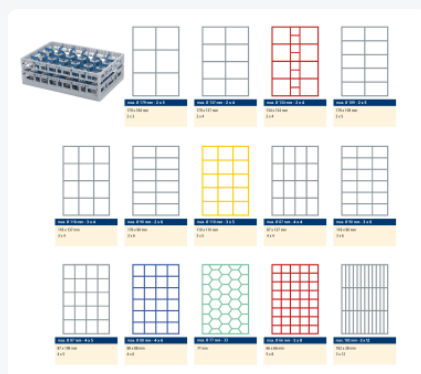

Clixrack Plate basket 600 x 400 mm black - Plate height max. 28mm - with 3 x 12 compartment division - maximum Ø plate 125 mm

Product specifications

External dimensions (L x W x H)	600 x 400 x 165 mm
Internal dimensions (L x W x H)	563 x 363 x 125 mm
Handles	Open handles, for more comfortable carrying
Sidewalls	Open, for optimum washing result and a faster drying process
Material	PP
Article number	50.CR.621.125155.36.10
Color	Black
Bottom	Open and especially reinforced, so suitable for use in basket transport machines with transport hooks
Max. plate diameter	125
Maximum glass height	72
Maximum depth plate (D)	28

Properties

The Clixrack 50.CR.621.125155.36.10 has a 3 x 12 compartment division in the basket.

The compartment division can be equipped with dividing clips to prevent damage to any handles.

Clixrack baskets with compartment divisions ensure safe transport and efficient storage of your glassware and dishes.

Clixrack dishwasher baskets can be stacked with most Euro standard stacking containers of 600 x 400 mm. Stacking containers of 400 x 300 mm can be stacked on the Clixrack baskets.

Clixrack baskets have 4-sided receptacles for color clips, intended for content indications, etc.

Clixrack baskets have receptacles on all 4 sides for color clips for labeling or content indications. Clixrack baskets are stable when stacked, even with other Euro standard containers and crates. Due to their Euro standard size, they fit perfectly on mobile frames, roll containers, or (plastic) pallets.