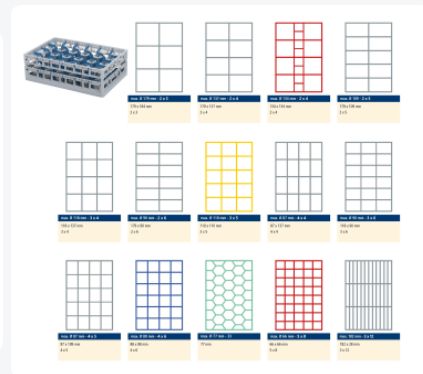

# Clixrack Glass basket 600 x 400 mm gray - glass height max. 72mm - with yellow 3 x 5 compartment division - maximum Ø glass 110mm

## Product specifications

External dimensions ( L x W x H)	600 x 400 x 110 mm
Internal dimensions (L x W x H)	563 x 363 x 72 mm
Handles	Open handles, for more comfortable carrying
Sidewalls	Open, for optimum washing result and a faster drying process
Material	PP
Article number	50.CR.600.15
Color	Grey
Bottom	Open and especially reinforced, so suitable for use in basket transport machines with transport hooks
Maximum glass height	72
Maximum Ø glass	110

## Properties

The Clixrack 50.CR.600.15 has a 3 x 5 compartment division in the basket.

The compartment division can be equipped with dividing clips to prevent damage to any handles.

Clixrack baskets with compartment divisions ensure safe transport and efficient storage of your glassware and dishes.

Clixrack dishwasher baskets can be stacked with most Euro standard stacking containers of 600 x 400 mm. Stacking containers of 400 x 300 mm can be stacked on the Clixrack baskets.

Clixrack baskets have 4-sided receptacles for color clips, intended for content indications, etc.