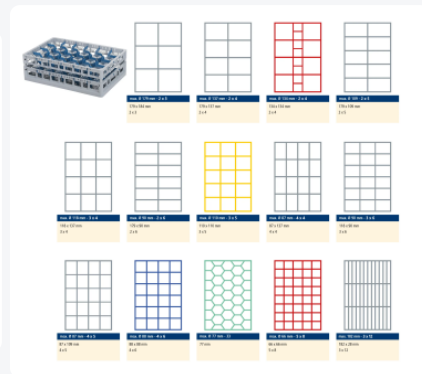

# Clixrack Glass basket 600 x 400 mm gray - glass height max. 72mm - with green 33-section compartment division - maximum Ø glass 77 mm

## Product specifications

External dimensions ( L x W x H)	600 x 400 x 110 mm
Internal dimensions (L x W x H)	563 x 363 x 72 mm
Handles	Open handles, for more comfortable carrying
Sidewalls	Open, for optimum washing result and a faster drying process
Material	PP
Article number	50.CR.600.33
Color	Grey
Bottom	Open and especially reinforced, so suitable for use in basket transport machines with transport hooks
Maximum glass height	72
Maximum Ø glass	77

Clixrack dishwasher baskets can be stacked with most Euro standard stacking containers of 600 x 400 mm. Stacking containers of 400 x 300 mm can be stacked on the Clixrack baskets.

Clixrack baskets have 4-sided receptacles for color clips, intended for content indications, etc.