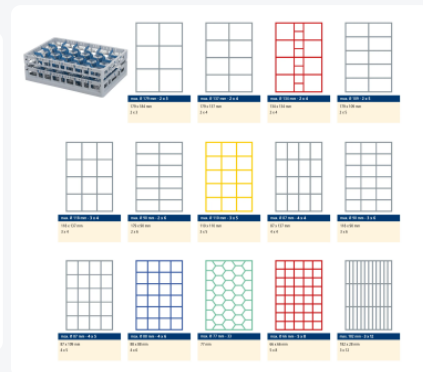

# Clixrack Glass basket 600 x 400 mm gray - glass height max. 72mm - with blue 4 x 6 compartment division - maximum Ø glass 88 mm

## Product specifications

External dimensions ( L x W x H)	600 x 400 x 110 mm
Internal dimensions (L x W x H)	563 x 363 x 72 mm
Handles	Open handles, for more comfortable carrying
Sidewalls	Open, for optimum washing result and a faster drying process
Material	PP
Article number	50.CR.600.24
Color	Grey
Bottom	Open and especially reinforced, so suitable for use in basket transport machines with transport hooks
Maximum glass height	72
Maximum Ø glass	88

## Properties

The Clixrack 50.CR.600.24 has a 4 x 6 compartment division in the basket.

The compartment division can be equipped with dividing clips to prevent damage to any handles.

Clixrack baskets with compartment divisions ensure safe transport and efficient storage of your glassware and dishes.

Clixrack dishwasher baskets can be stacked with most Euro standard stacking containers of 600 x 400 mm. Stacking containers of 400 x 300 mm can be stacked on the Clixrack baskets.

Clixrack baskets have 4-sided receptacles for color clips, intended for content indications, etc.