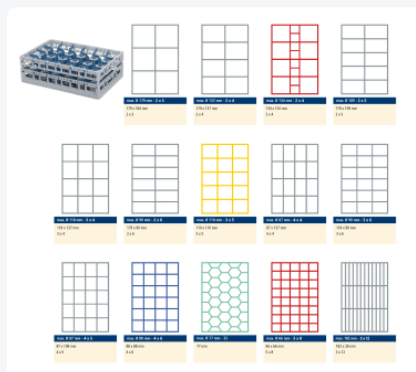

Clixrack Glass basket 600 x 400 mm gray - glass height max. 245 mm - with blue 4 x 6 compartment division - maximum Ø glass 88 mm

Product specifications

External dimensions (L x W x H)	600 x 400 x 285 mm
Internal dimensions (L x W x H)	563 x 363 x 245 mm
Handles	Open handles, for more comfortable carrying
Sidewalls	Open, for optimum washing result and a faster drying process
Material	PP
Article number	50.CR.620.215245.24
Color	Grey
Bottom	Open and especially reinforced, so suitable for use in basket transport machines with transport hooks
Maximum glass height	245
Maximum Ø glass	88

Properties

The Clixrack 50.CR.620.215245.24 has a 4 x 6 compartment division in the basket.

The compartment division can be equipped with dividing clips to prevent damage to any handles.

Clixrack baskets with compartment divisions ensure safe transport and efficient storage of your glassware and dishes.

Clixrack dishwasher baskets can be stacked with most Euro standard stacking containers of 600 x 400 mm. Stacking containers of 400 x 300 mm can be stacked on the Clixrack baskets.

Clixrack baskets have 4-sided receptacles for color clips, intended for content indications, etc.

Clixrack baskets have receptacles on all 4 sides for color clips for labeling or content indications. Clixrack baskets are stable when stacked, even with other Euro standard containers and crates. Due to their Euro standard size, they fit perfectly on mobile frames, roll containers, or (plastic) pallets.