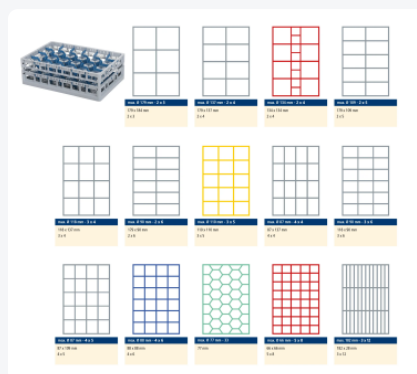

Clixrack Glass basket 600 x 400 mm gray - glass height max. 230 mm - with red 2 x 4 compartment division - maximum Ø glass 134mm

Product specifications

External dimensions (L x W x H)	600 x 400 x 270 mm
Internal dimensions (L x W x H)	563 x 363 x 230 mm
Handles	Open handles, for more comfortable carrying
Sidewalls	Open, for optimum washing result and a faster drying process
Material	PP
Article number	50.CR.620.200230.08
Color	Grey
Bottom	Open and especially reinforced, so suitable for use in basket transport machines with transport hooks
Maximum glass height	230
Maximum Ø glass	134

Properties

The Clixrack 50.CR.600.06 has a 2 x 3 compartment division in the basket.

The compartment division can be equipped with dividing clips to prevent damage to any handles.

Clixrack baskets with compartment divisions ensure safe transport and efficient storage of your glassware and dishes.

Clixrack dishwasher baskets can be stacked with most Euro standard stacking containers of 600 x 400 mm. Stacking containers of 400 x 300 mm can be stacked on the Clixrack baskets.

Clixrack baskets have 4-sided receptacles for color clips, intended for content indications, etc.

Clixrack baskets have receptacles on all 4 sides for color clips for labeling or content indications. Clixrack baskets are stable when stacked, even with other Euro standard containers and crates. Due to their Euro standard size, they fit perfectly on mobile frames, roll containers, or (plastic) pallets.