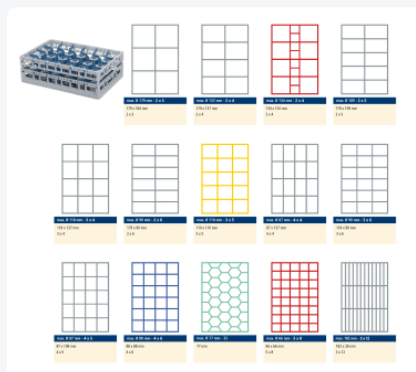

Clixrack Glass basket 600 x 400 mm gray - glass height max. 215 mm - with blue 4 x 6 compartment division - maximum Ø glass 88 mm

Product specifications

External dimensions (L x W x H)	600 x 400 x 255 mm
Internal dimensions (L x W x H)	563 x 363 x 215 mm
Handles	Open handles, for more comfortable carrying
Sidewalls	Open, for optimum washing result and a faster drying process
Material	PP
Article number	50.CR.621.215245.24
Color	Grey
Bottom	Open and especially reinforced, so suitable for use in basket transport machines with transport hooks
Maximum glass height	215
Maximum Ø glass	88

Properties

The Clixrack 50.CR.621.215245.24 has a 4 x 6 compartment division in the basket.

The compartment division can be equipped with dividing clips to prevent damage to any handles.

Clixrack baskets with compartment divisions ensure safe transport and efficient storage of your glassware and dishes.

Clixrack dishwasher baskets can be stacked with most Euro standard stacking containers of 600 x 400 mm. Stacking containers of 400 x 300 mm can be stacked on the Clixrack baskets.

Clixrack baskets have 4-sided receptacles for color clips, intended for content indications, etc.

Clixrack baskets have receptacles on all 4 sides for color clips for labeling or content indications. Clixrack baskets are stable when stacked, even with other Euro standard containers and crates. Due to their Euro standard size, they fit perfectly on mobile frames, roll containers, or (plastic) pallets.