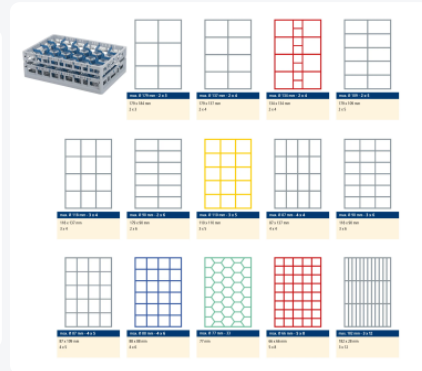

# Clixrack Glass basket 600 x 400 mm gray - glass height max. 200 mm - with red 2 x 4 compartment division - maximum Ø glass 134mm

## Product specifications

External dimensions ( L x W x H)	600 x 400 x 240 mm
Internal dimensions (L x W x H)	563 x 363 x 200 mm
Handles	Open handles, for more comfortable carrying
Sidewalls	Open, for optimum washing result and a faster drying process
Material	PP
Article number	50.CR.621.200230.08
Color	Grey
Bottom	Open and especially reinforced, so suitable for use in basket transport machines with transport hooks
Maximum glass height	200
Maximum Ø glass	134

Clixrack dishwasher baskets can be stacked with most Euro standard stacking containers of 600 x 400 mm. Stacking containers of 400 x 300 mm can be stacked on the Clixrack baskets.

Clixrack baskets have 4-sided receptacles for color clips, intended for content indications, etc.