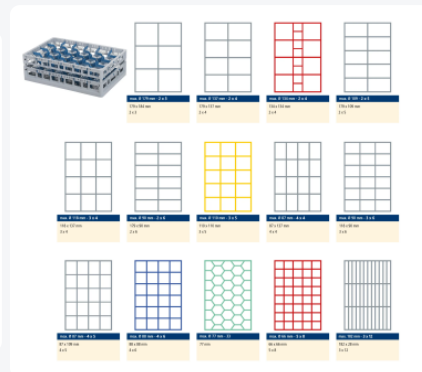

Clixrack Glass basket 600 x 400 mm gray - glass height max. 155 mm - with red 2 x 4 compartment division - maximum Ø glass 134mm

Product specifications

External dimensions (L x W x H)	600 x 400 x 195 mm
Internal dimensions (L x W x H)	563 x 363 x 155 mm
Handles	Open handles, for more comfortable carrying
Sidewalls	Open, for optimum washing result and a faster drying process
Material	PP
Article number	50.CR.621.155185.08
Color	Grey
Bottom	Open and especially reinforced, so suitable for use in basket transport machines with transport hooks
Maximum glass height	155
Maximum Ø glass	134

Properties

The Clixrack 50.CR.600.06 has a 2 x 3 compartment division in the basket.

The compartment division can be equipped with dividing clips to prevent damage to any handles.

Clixrack baskets with compartment divisions ensure safe transport and efficient storage of your glassware and dishes.

Clixrack dishwasher baskets can be stacked with most Euro standard stacking containers of 600 x 400 mm. Stacking containers of 400 x 300 mm can be stacked on the Clixrack baskets.

Clixrack baskets have 4-sided receptacles for color clips, intended for content indications, etc.

Clixrack baskets have receptacles on all 4 sides for color clips for labeling or content indications. Clixrack baskets are stable when stacked, even with other Euro standard containers and crates. Due to their Euro standard size, they fit perfectly on mobile frames, roll containers, or (plastic) pallets.