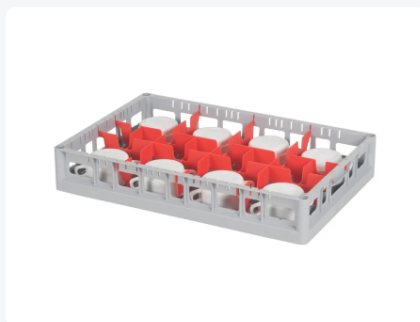

# Clixrack Glass basket 600 x 400 mm gray - glass height max. 145 mm - with red 2 x 4 compartment division - maximum Ø glass 134mm

## Product specifications

External dimensions ( L x W x H)	600 x 400 x 185 mm
Internal dimensions (L x W x H)	563 x 363 x 145 mm
Handles	Open handles, for more comfortable carrying
Sidewalls	Open, for optimum washing result and a faster drying process
Material	PP
Article number	50.CR.620.115145.08
Color	Grey
Bottom	Open and especially reinforced, so suitable for use in basket transport machines with transport hooks
Maximum glass height	145
Maximum Ø glass	134

## Properties

The Clixrack 50.CR.600.06 has a 2 x 3 compartment division in the basket.

The compartment division can be equipped with dividing clips to prevent damage to any handles.

Clixrack baskets with compartment divisions ensure safe transport and efficient storage of your glassware and dishes.

Clixrack dishwasher baskets can be stacked with most Euro standard stacking containers of 600 x 400 mm. Stacking containers of 400 x 300 mm can be stacked on the Clixrack baskets.

Clixrack baskets have 4-sided receptacles for color clips, intended for content indications, etc.