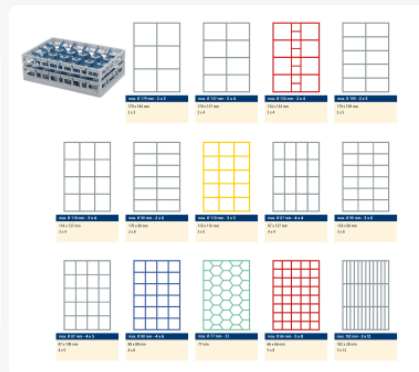

Clixrack Glass basket 600 x 400 mm black - glass height max. 72mm - with 5 x 8 compartment division - maximum Ø glass 66 mm

Product specifications

External dimensions (L x W x H)	600 x 400 x 110 mm
Internal dimensions (L x W x H)	563 x 363 x 72 mm
Handles	Open handles, for more comfortable carrying
Sidewalls	Open, for optimum washing result and a faster drying process
Material	PP
Article number	50.CR.600.40.10
Color	Black
Bottom	Open and especially reinforced, so suitable for use in basket transport machines with transport hooks
Maximum glass height	72
Maximum Ø glass	66

Properties

The Clixrack 50.CR.600.40.10 has a 5 x 8 compartment division in the basket.

The compartment division can be equipped with dividing clips to prevent damage to any handles.

Clixrack baskets with compartment divisions ensure safe transport and efficient storage of your glassware and dishes.

Clixrack dishwasher baskets can be stacked with most Euro standard stacking containers of 600 x 400 mm. Stacking containers of 400 x 300 mm can be stacked on the Clixrack baskets.

Clixrack baskets have 4-sided receptacles for color clips, intended for content indications, etc.

Due to the double bottom construction, the dishwasher basket is suitable for use in basket transport machines with transport hooks.

Description

Dishwasher basket Clixrack (600 x 400 x H 72 mm) with 5 x 8 compartment division. Suitable for items with a max. height of 72 mm. Clixrack baskets have receptacles on all 4 sides for color clips for labeling or content indications. Clixrack baskets are stable when stacked, even with other Euro standard containers and crates. Due to their Euro standard size, they fit perfectly on mobile frames, roll containers, or (plastic) pallets.