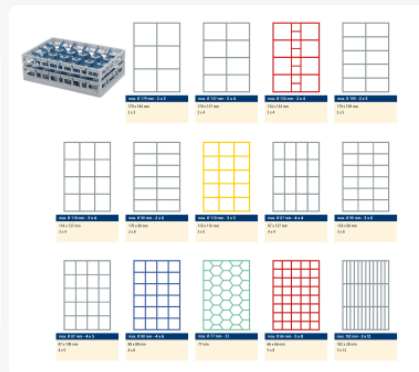

# Clixrack Glass basket 600 x 400 mm black - glass height max. 72mm - with 4 x 6 compartment division - maximum Ø glass 88 mm

## Product specifications

External dimensions ( L x W x H)	600 x 400 x 110 mm
Internal dimensions (L x W x H)	563 x 363 x 72 mm
Handles	Open handles, for more comfortable carrying
Sidewalls	Open, for optimum washing result and a faster drying process
Material	PP
Article number	50.CR.600.24.10
Color	Black
Bottom	Open and especially reinforced, so suitable for use in basket transport machines with transport hooks
Maximum glass height	72
Maximum Ø glass	88

## Properties

The Clixrack 50.CR.600.24.10 has a 4 x 6 compartment division in the basket.

The compartment division can be equipped with dividing clips to prevent damage to any handles.

Clixrack baskets with compartment divisions ensure safe transport and efficient storage of your glassware and dishes.

Clixrack dishwasher baskets can be stacked with most Euro standard stacking containers of 600 x 400 mm. Stacking containers of 400 x 300 mm can be stacked on the Clixrack baskets.

Clixrack baskets have 4-sided receptacles for color clips, intended for content indications, etc.