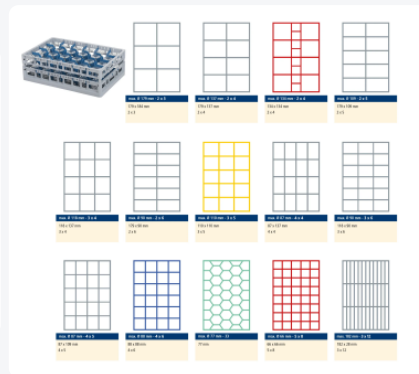

Clixrack Glass basket 600 x 400 mm black - glass height max. 72mm - with 2 x 4 compartment division - maximum Ø glass 134mm

Product specifications

External dimensions (L x W x H)	600 x 400 x 110 mm
Internal dimensions (L x W x H)	563 x 363 x 72 mm
Handles	Open handles, for more comfortable carrying
Sidewalls	Open, for optimum washing result and a faster drying process
Material	PP
Article number	50.CR.600.08.10
Color	Black
Bottom	Open and especially reinforced, so suitable for use in basket transport machines with transport hooks
Maximum glass height	72
Maximum Ø glass	134

Properties

The Clixrack 50.CR.600.06 has a 2 x 3 compartment division in the basket.

The compartment division can be equipped with dividing clips to prevent damage to any handles.

Clixrack baskets with compartment divisions ensure safe transport and efficient storage of your glassware and dishes.

Clixrack dishwasher baskets can be stacked with most Euro standard stacking containers of 600 x 400 mm. Stacking containers of 400 x 300 mm can be stacked on the Clixrack baskets.

Clixrack baskets have 4-sided receptacles for color clips, intended for content indications, etc.

Due to the double bottom construction, the dishwasher basket is suitable for use in basket transport machines with transport hooks.

Description

Dishwasher basket Clixrack (600 x 400 x H 72 mm) with 2 x 4 compartment division. Suitable for items with a max. height of 72 mm. Clixrack baskets have receptacles on all 4 sides for color clips for labeling or content indications. Clixrack baskets are stable when stacked, even with other Euro standard containers and crates. Due to their Euro standard size, they fit perfectly on mobile frames, roll containers, or (plastic) pallets.