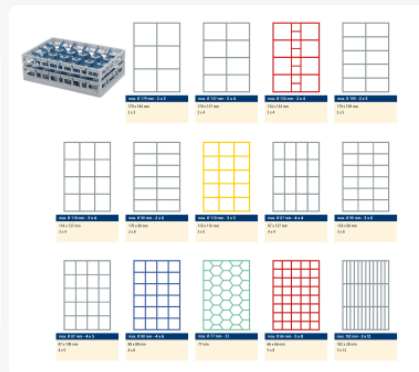

Clixrack Glass basket 600 x 400 mm black - glass height max. 245 mm - with 5 x 8 compartment division - maximum Ø glass 66 mm

Product specifications

External dimensions (L x W x H)	600 x 400 x 285 mm
Internal dimensions (L x W x H)	563 x 363 x 245 mm
Handles	Open handles, for more comfortable carrying
Sidewalls	Open, for optimum washing result and a faster drying process
Material	PP
Article number	50.CR.620.215245.40.10
Color	Black
Bottom	Open and especially reinforced, so suitable for use in basket transport machines with transport hooks
Maximum glass height	245
Maximum Ø glass	66

Properties

The Clixrack 50.CR.620.215245.40.10 has a 5 x 8 compartment division in the basket.

The compartment division can be equipped with dividing clips to prevent damage to any handles.

Clixrack baskets with compartment divisions ensure safe transport and efficient storage of your glassware and dishes.

Clixrack dishwasher baskets can be stacked with most Euro standard stacking containers of 600 x 400 mm. Stacking containers of 400 x 300 mm can be stacked on the Clixrack baskets.

Clixrack baskets have 4-sided receptacles for color clips, intended for content indications, etc.

Clixrack baskets have receptacles on all 4 sides for color clips for labeling or content indications. Clixrack baskets are stable when stacked, even with other Euro standard containers and crates. Due to their Euro standard size, they fit perfectly on mobile frames, roll containers, or (plastic) pallets.