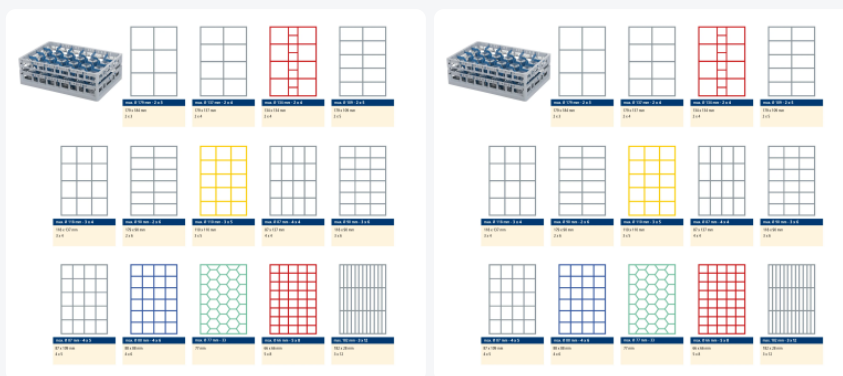

Clixrack Glass basket 600 x 400 mm black - glass height max. 230 mm - with 3 x 5 compartment division - maximum Ø glass 110mm

Product specifications

External dimensions (L x W x H)	600 x 400 x 270 mm
Internal dimensions (L x W x H)	563 x 363 x 230 mm
Handles	Open handles, for more comfortable carrying
Sidewalls	Open, for optimum washing result and a faster drying process
Material	PP
Article number	50.CR.620.200230.15.10
Color	Black
Bottom	Open and especially reinforced, so suitable for use in basket transport machines with transport hooks
Maximum glass height	230
Maximum Ø glass	110

Properties

The Clixrack 50.CR.620.200230.15.10 has a 3 x 5 compartment division in the basket.

The compartment division can be equipped with dividing clips to prevent damage to any handles.

Clixrack baskets with compartment divisions ensure safe transport and efficient storage of your glassware and dishes.

Clixrack dishwasher baskets can be stacked with most Euro standard stacking containers of 600 x 400 mm. Stacking containers of 400 x 300 mm can be stacked on the Clixrack baskets.

Clixrack baskets have 4-sided receptacles for color clips, intended for content indications, etc.

Clixrack baskets have receptacles on all 4 sides for color clips for labeling or content indications. Clixrack baskets are stable when stacked, even with other Euro standard containers and crates. Due to their Euro standard size, they fit perfectly on mobile frames, roll containers, or (plastic) pallets.