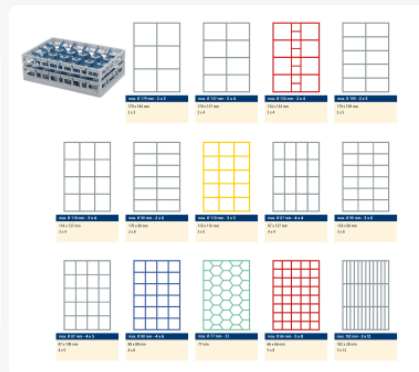

Clixrack Glass basket 600 x 400 mm black - glass height max. 200 mm - with 5 x 8 compartment division - maximum Ø glass 66 mm

Product specifications

External dimensions (L x W x H)	600 x 400 x 240 mm
Internal dimensions (L x W x H)	563 x 363 x 200 mm
Handles	Open handles, for more comfortable carrying
Sidewalls	Open, for optimum washing result and a faster drying process
Material	PP
Article number	50.CR.621.200230.40.10
Color	Black
Bottom	Open and especially reinforced, so suitable for use in basket transport machines with transport hooks
Maximum glass height	200
Maximum Ø glass	66

Properties

The Clixrack 50.CR.621.200230.40.10 has a 5 x 8 compartment division in the basket.

The compartment division can be equipped with dividing clips to prevent damage to any handles.

Clixrack baskets with compartment divisions ensure safe transport and efficient storage of your glassware and dishes.

Clixrack dishwasher baskets can be stacked with most Euro standard stacking containers of 600 x 400 mm. Stacking containers of 400 x 300 mm can be stacked on the Clixrack baskets.

Clixrack baskets have 4-sided receptacles for color clips, intended for content indications, etc.

Clixrack baskets have receptacles on all 4 sides for color clips for labeling or content indications. Clixrack baskets are stable when stacked, even with other Euro standard containers and crates. Due to their Euro standard size, they fit perfectly on mobile frames, roll containers, or (plastic) pallets.