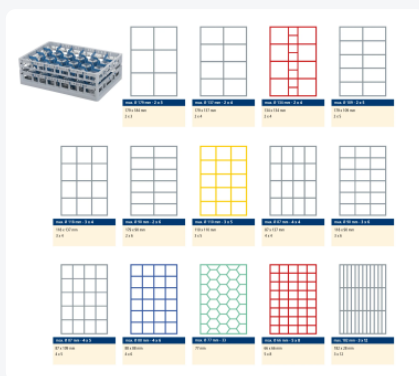

Clixrack Glass basket 600 x 400 mm black - glass height max. 185 mm - with 2 x 4 compartment division - maximum Ø glass 134mm

Product specifications

External dimensions (L x W x H)	600 x 400 x 225 mm
Internal dimensions (L x W x H)	563 x 363 x 185 mm
Handles	Open handles, for more comfortable carrying
Sidewalls	Open, for optimum washing result and a faster drying process
Material	PP
Article number	50.CR.621.185215.08.10
Color	Black
Bottom	Open and especially reinforced, so suitable for use in basket transport machines with transport hooks
Maximum glass height	185
Maximum Ø glass	134

Properties

The Clixrack 50.CR.600.06 has a 2 x 3 compartment division in the basket.

The compartment division can be equipped with dividing clips to prevent damage to any handles.

Clixrack baskets with compartment divisions ensure safe transport and efficient storage of your glassware and dishes.

Clixrack dishwasher baskets can be stacked with most Euro standard stacking containers of 600 x 400 mm. Stacking containers of 400 x 300 mm can be stacked on the Clixrack baskets.

Clixrack baskets have 4-sided receptacles for color clips, intended for content indications, etc.

Clixrack baskets have receptacles on all 4 sides for color clips for labeling or content indications. Clixrack baskets are stable when stacked, even with other Euro standard containers and crates. Due to their Euro standard size, they fit perfectly on mobile frames, roll containers, or (plastic) pallets.