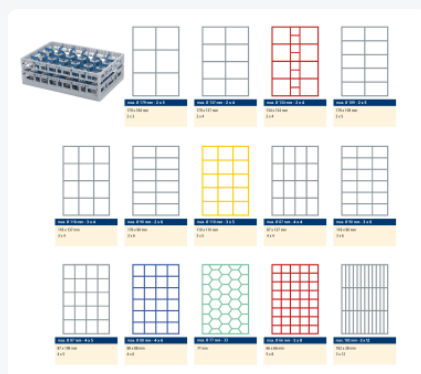

Clixrack Glass basket 600 x 400 mm black - glass height max. 155 mm - with 33-section compartment division - maximum Ø glass 77 mm

Product specifications

External dimensions (L x W x H)	600 x 400 x 195 mm
Internal dimensions (L x W x H)	563 x 363 x 155 mm
Handles	Open handles, for more comfortable carrying
Sidewalls	Open, for optimum washing result and a faster drying process
Material	PP
Article number	50.CR.621.155185.33.10
Color	Black
Bottom	Open and especially reinforced, so suitable for use in basket transport machines with transport hooks
Maximum glass height	155
Maximum Ø glass	77

Properties

The Clixrack 50.CR.621.155185.33.10 has a 33-section compartment division in the basket.

The compartment division can be equipped with dividing clips to prevent damage to any handles.

Clixrack baskets with compartment divisions ensure safe transport and efficient storage of your glassware and dishes.

Clixrack dishwasher baskets can be stacked with most Euro standard stacking containers of 600 x 400 mm. Stacking containers of 400 x 300 mm can be stacked on the Clixrack baskets.

Clixrack baskets have 4-sided receptacles for color clips, intended for content indications, etc.

Clixrack baskets have receptacles on all 4 sides for color clips for labeling or content indications. Clixrack baskets are stable when stacked, even with other Euro standard containers and crates. Due to their Euro standard size, they fit perfectly on mobile frames, roll containers, or (plastic) pallets.