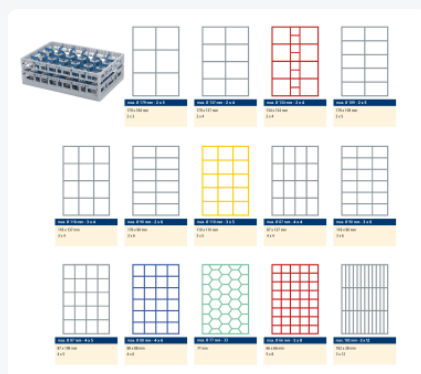

Clixrack Glass basket 600 x 400 mm black - glass height max. 145 mm - with 33-section compartment division - maximum Ø glass 77 mm

Product specifications

External dimensions (L x W x H)	600 x 400 x 185 mm
Internal dimensions (L x W x H)	563 x 363 x 145 mm
Handles	Open handles, for more comfortable carrying
Sidewalls	Open, for optimum washing result and a faster drying process
Material	PP
Article number	50.CR.620.115145.33.10
Color	Black
Bottom	Open and especially reinforced, so suitable for use in basket transport machines with transport hooks
Maximum glass height	145
Maximum Ø glass	77

Properties

- The Clixrack 50.CR.620.115145.33.10 has a 33-section compartment division in the basket.
- The compartment division can be equipped with dividing clips to prevent damage to any handles.
- Clixrack baskets with compartment divisions ensure safe transport and efficient storage of your glassware and dishes.
- The open construction of the baskets ensures optimal rinsing results.
- Clixrack dishwasher baskets have Euro standard dimensions, fitting mobile frames of 600 x 400 mm, roll containers with dimensions of 600 x 800 mm, Euro pallets of 1200 x 800 mm, and Industry pallets of 1200 x 1000 mm.
- Clixrack dishwasher baskets can be stacked with most Euro standard stacking containers of 600 x 400 mm. Stacking containers of 400 x 300 mm can be stacked on the Clixrack baskets.
- Clixrack baskets have 4-sided receptacles for color clips, intended for content indications, etc.
- Due to the double bottom construction, the dishwasher basket is suitable for use in basket transport machines with transport hooks.